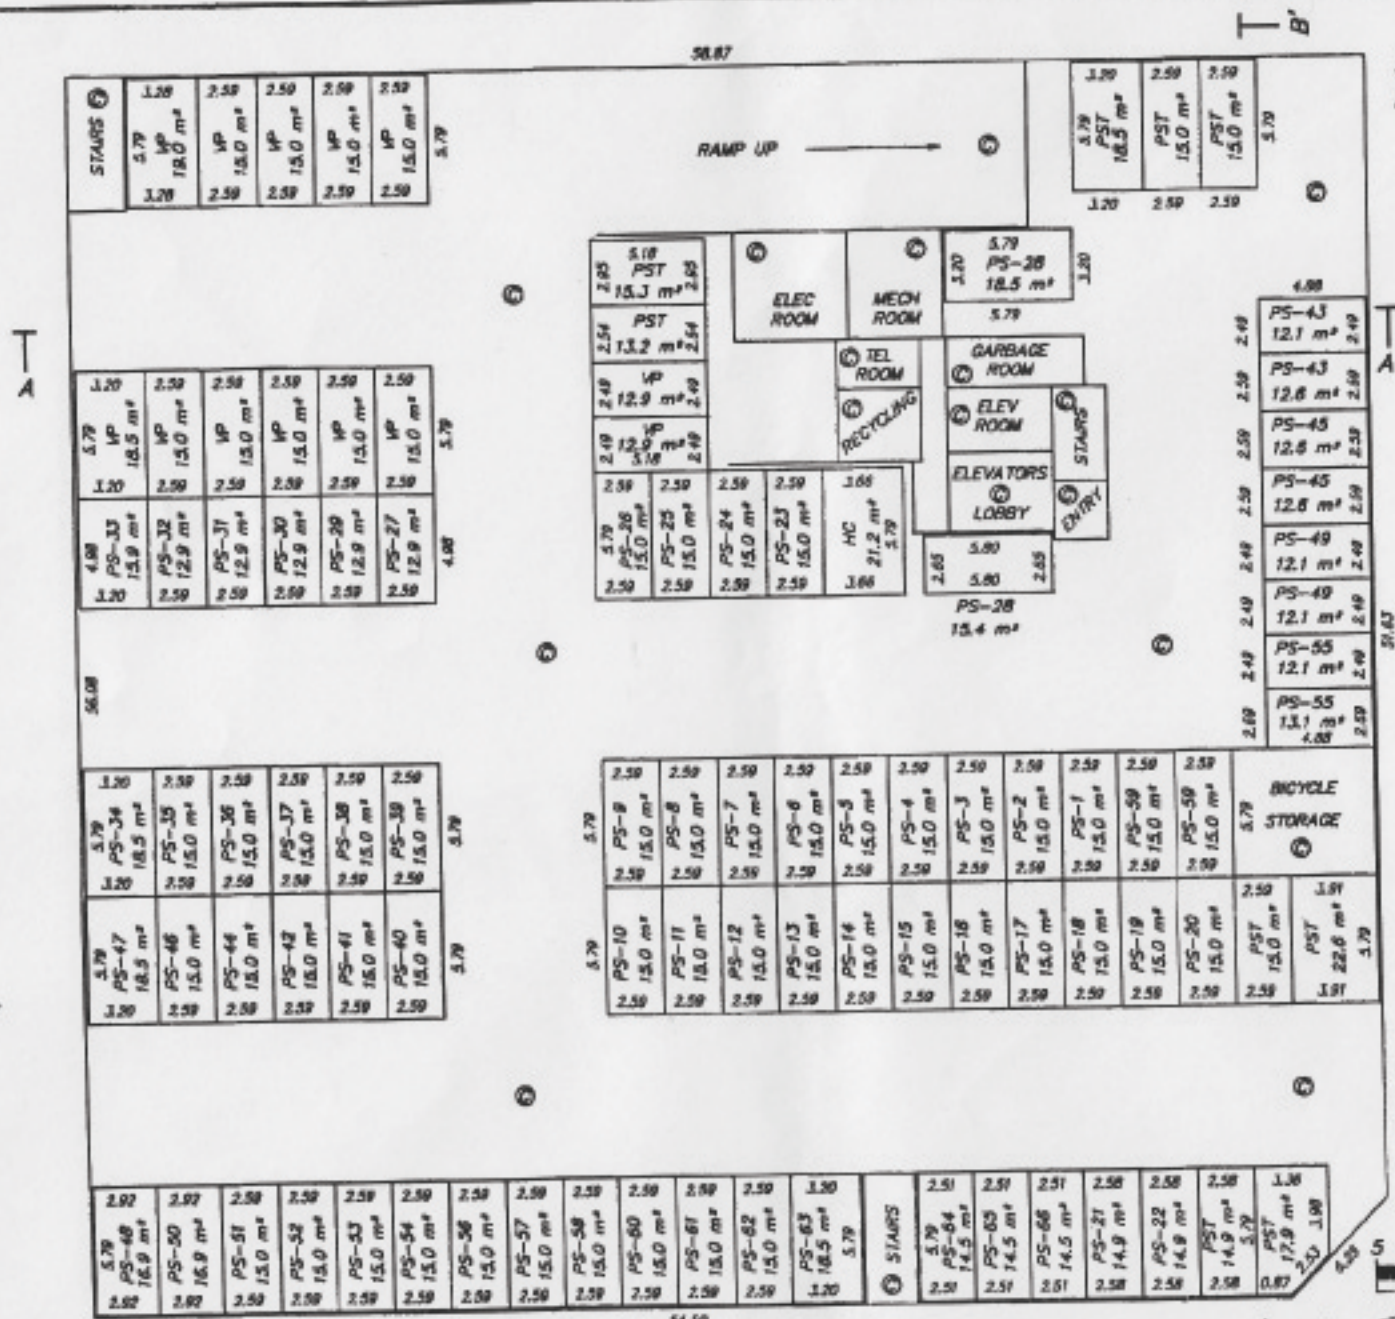

PARKING LEVEL

STRATA PLAN LMS
PHASE I

MURRAY & ASSOCIATES
201-12448 82nd AVENUE
SURREY, B.C.
KJW JEG
(604) 597-9180

FIL